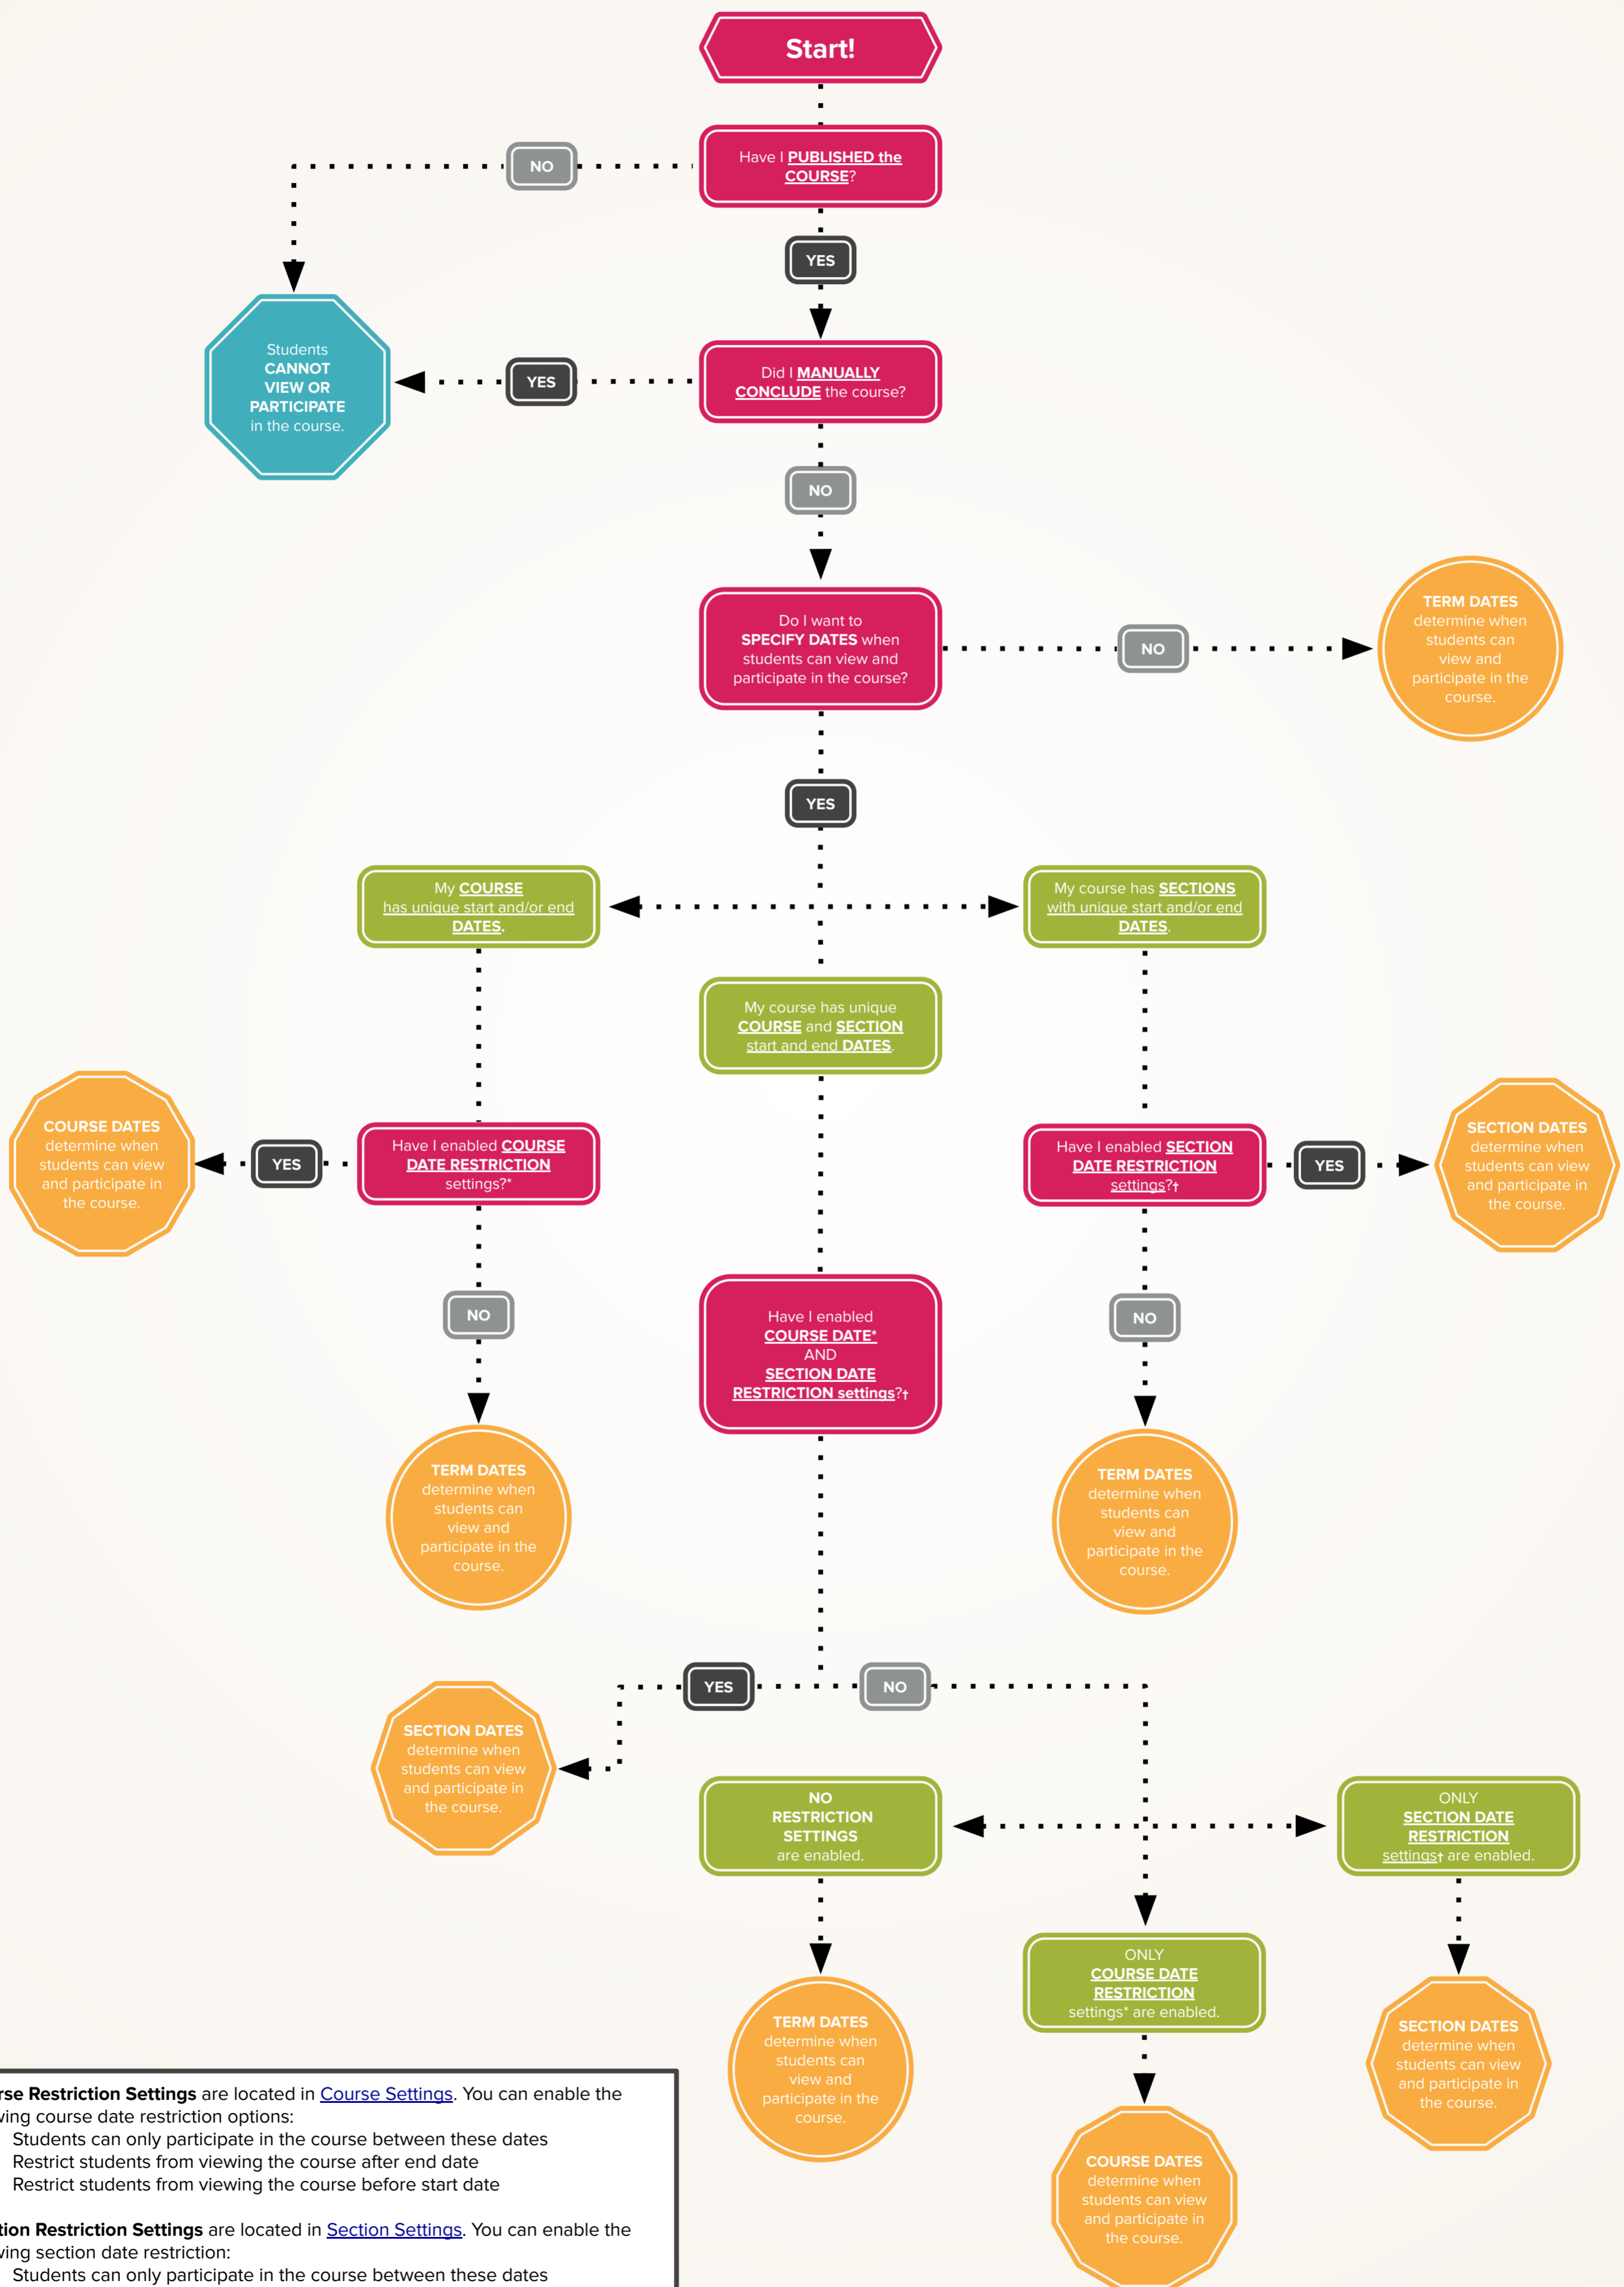

# Student Course Visibility & Participation in Canvas

**\*Course Restriction Settings** are located in [Course Settings](#). You can enable the following course date restriction options:

- Students can only participate in the course between these dates
- Restrict students from viewing the course after end date
- Restrict students from viewing the course before start date

**†Section Restriction Settings** are located in [Section Settings](#). You can enable the following section date restriction:

- Students can only participate in the course between these dates